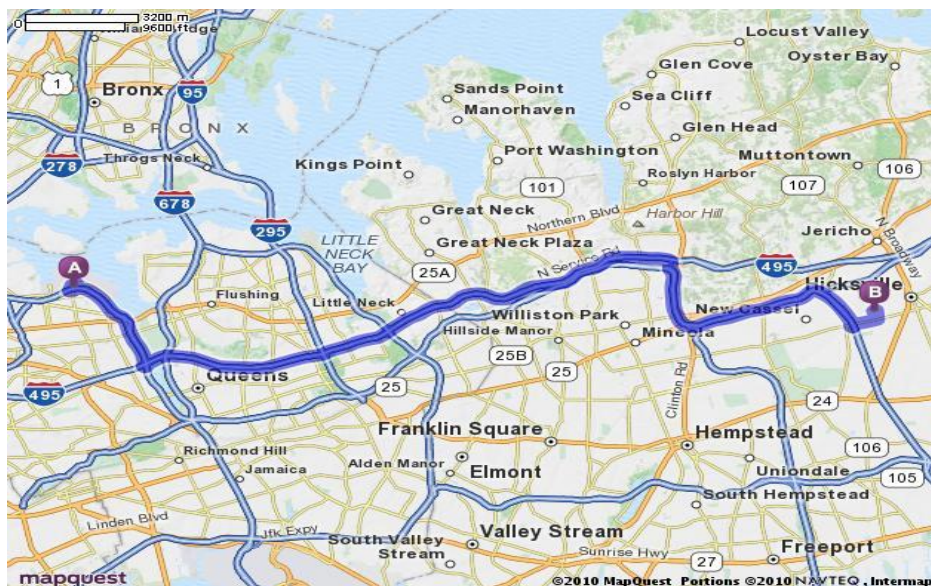

## Directions from LaGuardia Airport

1. Start out going **NORTHEAST** on **LA GUARDIA RD.**
2. Turn **SLIGHT LEFT** toward **TERMINAL A/MARINE AIR TERMINAL/RENTAL CAR RETURNS.**
3. Turn **SLIGHT LEFT** onto **CENTRAL TERMINAL DR.**
4. Take the **AIRPORT EXIT** ramp.
5. Stay **STRAIGHT** to go onto **94TH ST.**
6. Merge onto **GRAND CENTRAL PKWY E** toward **EASTERN LONG IS.**
7. Take the **I-495/LONG IS EXPWY** exit, **EXIT 10W-E**, toward **MANHATTAN/EASTERN LONG IS.**
8. Take the **I-495 E** exit, **EXIT 10E**, on the **LEFT** toward **EASTERN LONG IS/RIVERHEAD.**
9. Take **EXIT 41S** toward **NY-106 S/NY-107 S/HICKSVILLE.**
10. Merge onto **S MARGINAL RD**
11. Turn **RIGHT** at **N BROADWAY.**
12. Turn **SLIGHT RIGHT** onto **NEWBRIDGE RD RAMP.**
13. Continue on **NEWBRIDGE RD.**
14. Turn **RIGHT** at **DUFFY AVE.**

## Directions from JFK Airport

1. Start out going **EAST**.
2. Turn **SLIGHT LEFT** towards **AIRPORT EXIT / OTHER TERMINALS**.
3. Stay **STRAIGHT** to go on **JFK EXPY**.
4. Merge onto **BELT PKWY E** toward **EASTERN LI**.
5. Keep **LEFT** to take **BELT PKWY E** via **EXIT 25A** toward **SOUTHERN STATE PKWY / EASTERN LI**.
6. **BELT PKWY E** becomes **SOUTHERN STATE PKWY E / SOUTHERN STATE PKWY**.
7. Merge onto **WANTAGH PKWY N / WANTAGH STATE PKWY** via **EXIT 27N** towards **WESTBURY**.
8. Take the **WEST OLD COUNTRY RD** exit, **EXIT W2 W**, towards **WESTBURY**.
9. Take the **DUFFY AVE** ramp.
10. Turn **SLIGHT LEFT** onto **DUFFY AVE**.